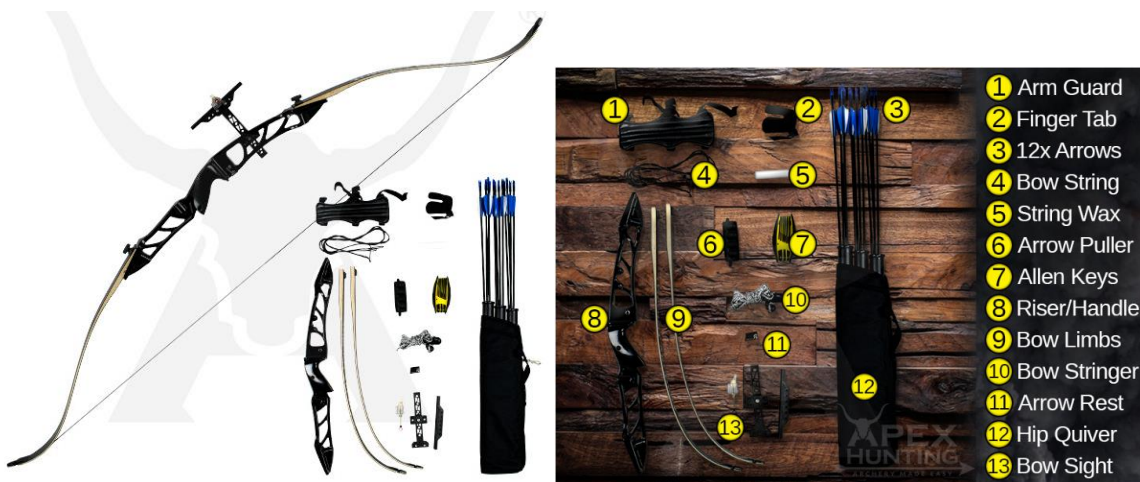

PACKAGE: Bow + 12 Arrows $333 (Apex)

<http://www.apexhunting.com.au/p/samick-polaris-premium-recurve-bow-kit/SS-POLARIS-PREM>

Samick Polaris - Premium Recurve Bow Kit

See all items by: Samick

PREMIUM RECURVE BOW KIT

WAS From $369.95
NOW From $332.96
Sale Ends Midnight 28 January 2018

[Add To Wishlist](#)

Product Variations	
Handed	Select an option
Bow Size	Select an option
Draw Weight	Select an option

PACKAGE : Bow + Quiver + 12 Arrows $150 (Apex)

Caution this package has not been tested – QUALITY UNKNOWN

<http://www.apexhunting.com.au/p/r2-recurve-bow-package-starter-archery/TP-R2-PACKAGE>